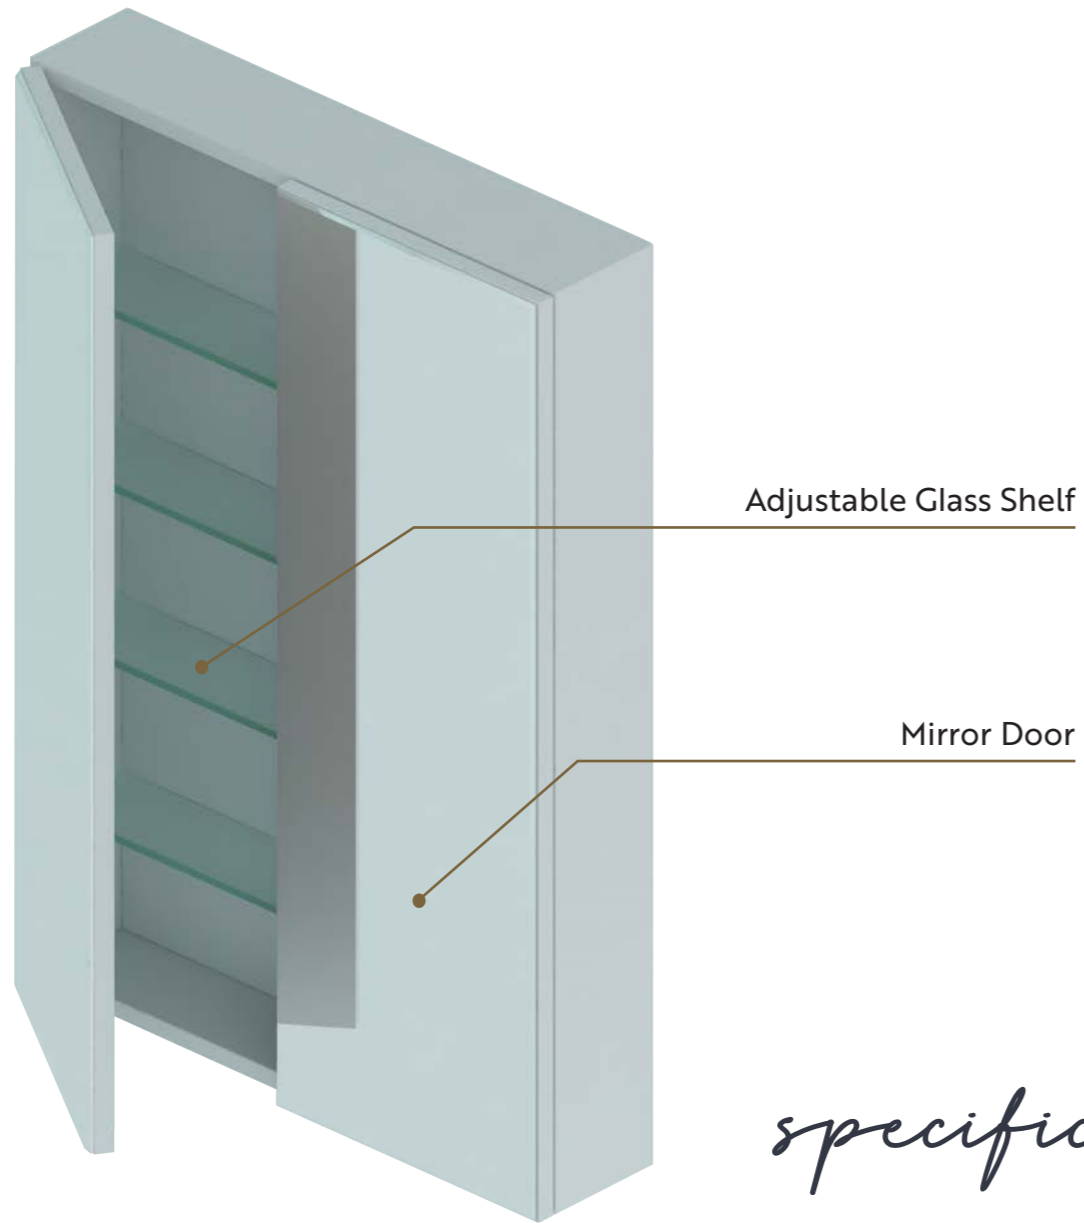

specification

- **Material** Carcasse: 15 -18mm MFC / MDF / Plywood CARB-P2
  Door & Drawer front: 15 -18mm MFC / MDF / Plywood CARB-P2
- **Finishing** Melamine, Laminate, Thermofoil, Acrylic, MDF, Plywood, Veneer, Lacquer wood, Stain
- **Hardware** Slide: Ball bearing slide, Undermout slide, Metal box drawer.
  Hinges: Full extension, Self-closing
  Support Shelf: Drill on the shelve, Not drill on the shelve
  Handle: Option 1, 2, 3 ... > Finish as requested
- **Structure** Construction: Dowel & Glue, Dowel & Camlock, Dowel & Screw.

NO	ITEM	PICTURE	DESCRIPTION
83	Skirt-24 Skirt-27 Skirt-30 Skirt-36 Skirt-39 Skirt-39 Skirt-42		Skirt Ada sink base cabinet
84	MC1630 05 MC1730 05 MC1830 05 MC1930 05 MC2030 05 MC2130 05 MC2230 05		Medicine Cabinet, 1 Mirror Door, 4 Adj Glass Shelf (D: 5")
85	MC2430 05 MC2530 05 MC2630 05 MC2730 05 MC2830 05 MC2930 05 MC3030 05		Medicine Cabinet, 2 Mirror Doors, 4 Adj Glass Shelf (D: 5")
86	MC1630 05 MC1730 05 MC1830 05 MC1930 05 MC2030 05 MC2130 05 MC2230 05		Medicine Cabinet, 1 Mirror Door, 5 Adj Glass Shelf (D: 5")
87	MC2436 05 MC2536 05 MC2636 05 MC2736 05 MC2836 05 MC2936 05 MC3036 05		Medicine Cabinet, 2 Mirror Doors, 5 Adj Glass Shelf (D: 5")