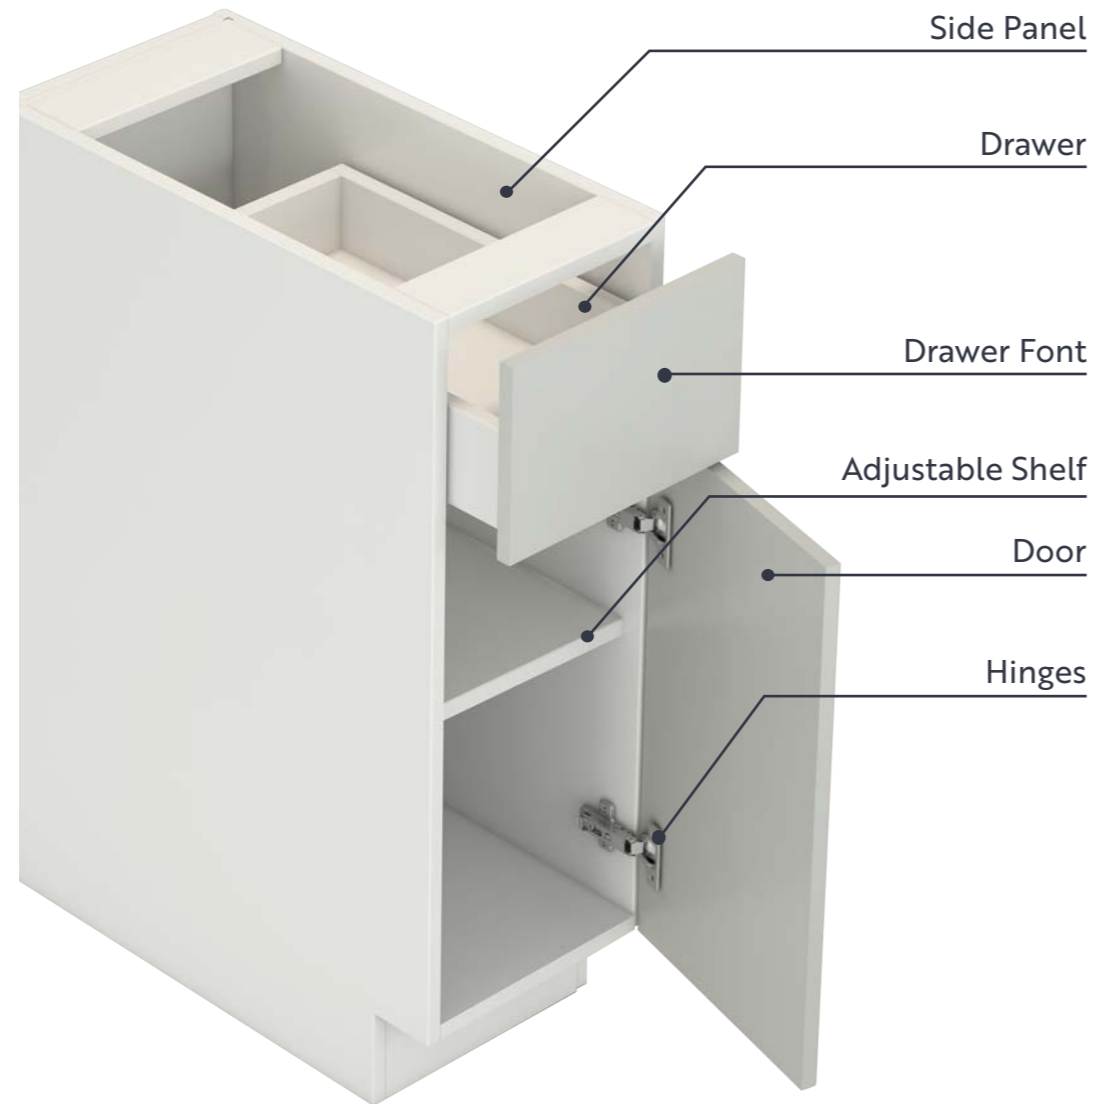

specification

- **Material** Carcasse: 15 -18mm MFC / MDF / Plywood CARB-P2
  Door & Drawer front: 15 -18mm MFC / MDF / Plywood CARB-P2
- **Finishing** Melamine, Laminate, Thermofoil, Acrylic, MDF, Plywood, Veneer, Lacquer wood, Stain
- **Hardware** Slide: Ball bearing slide, Undermount slide, Metal box drawer.
  Hinges: Full extension, Self-closing
  Support Shelf: Drill on the shelf, Not drill on the shelf
  Handle: Option 1, 2, 3 ... > Finish as requested
- **Structure** Construction: Dowel & Glue, Dowel & Camlock, Dowel & Screw.

NO	ITEM	PICTURE	DESCRIPTION
01	B09 B12 B15 B18 B21 B23		1 Door, 1 Adj Shelf, 1 Drawer (H x D: 34.5" x 24")
02	B24-1 B26-1 B28-1 B30-1 B32-1 B34-1 B36-1 B38-1 B40-1 B42-1		2 Door, 1 Adj Shelf, 1 Drawer (H x D: 34.5" x 24")
03	B24 B26 B28 B30 B32 B34 B36 B38 B40 B42		2 Door, 1 Adj Shelf, 2 Drawer (H x D: 34.5" x 24")
04	B09FH B12FH B15FH B18FH B21FH		1 Full Height Doors, 1 Adj Shelf (H x D: 34.5" x 24")
05	B24FH B27FH B30FH B33FH B36FH B39FH B42FH		2 Full Height Doors, 1 Adj Shelf (H x D: 34.5" x 24")