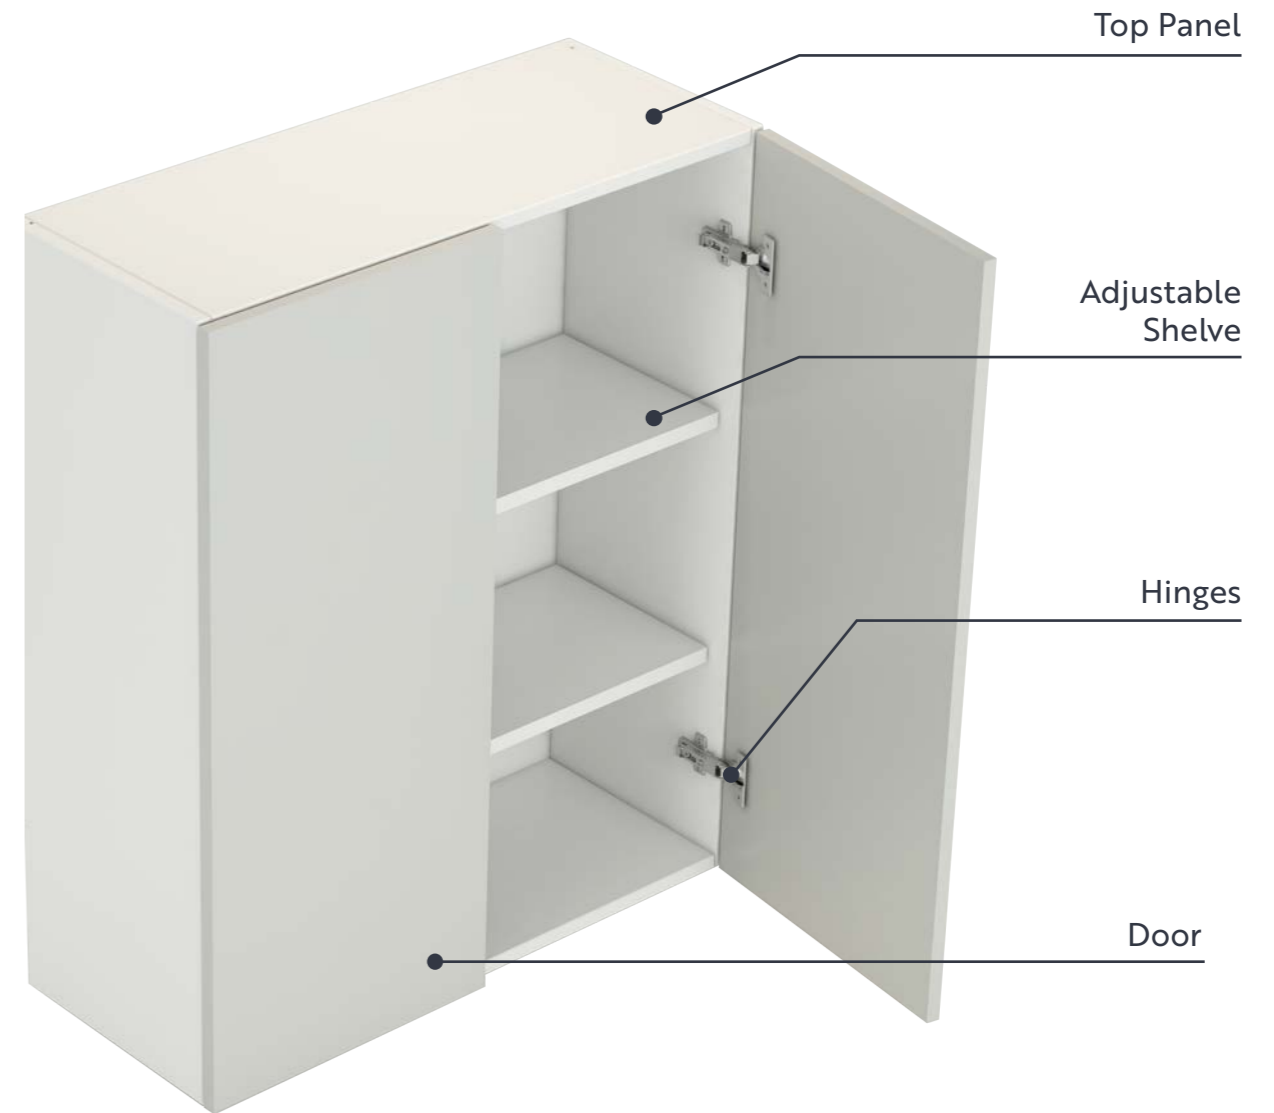

NO	ITEM	PICTURE	DESCRIPTION
16	MW17 MW20 MW23 MW26 MW29 MW32 MW35		Microwave Base Cabinet, 1 Drawer, 1 Fixed shelf (H x D: 34.5" x 24")
17	FC2484 - FC2496 FC2784 - FC2796 FC3084 - FC3096 FC3384 - FC3396 FC3684 - FC3696		Fridge Base Cabinet (H x D: 34.5" x 24")
18	TC15 TC18 TC21 TC24 TC26		Trash can Base Cabinet, Put-out Waste bin (H x D: 34.5" x 24")
19	BPO06 BPO09 BPO12 BPO15 BPO18 BPO21 BPO24		Base Cabinet, Pull-out (H x D: 34.5" x 24")
20	SOB24 SOB27 SOB30 SOB33 SOB36		Speed Oven Base Cabinet, 1 Drawer, 1 Fixed Shelf (H x D: 34.5" x 24")

specification

Material Carcasse: 15 -18mm MFC / MDF / Plywood CARB-P2
Door & Drawer front: 15 -18mm MFC / MDF / Plywood CARB-P2

Finishing Melamine, Laminate, Thermofoil, Acrylic, MDF, Plywood, Veneer, Lacquer wood, Stain

Hardware Slide: Ball bearing slide, Undermout slide, Metal box drawer
Hinges: Full extension, Self-closing
Support Shelf: Drill on the shelf, Not drill on the shelf
Handle: Option 1, 2, 3 ... > Finish as requested

Structure Construction: Dowel & Glue, Dowel & Camlock, Dowel & Screw