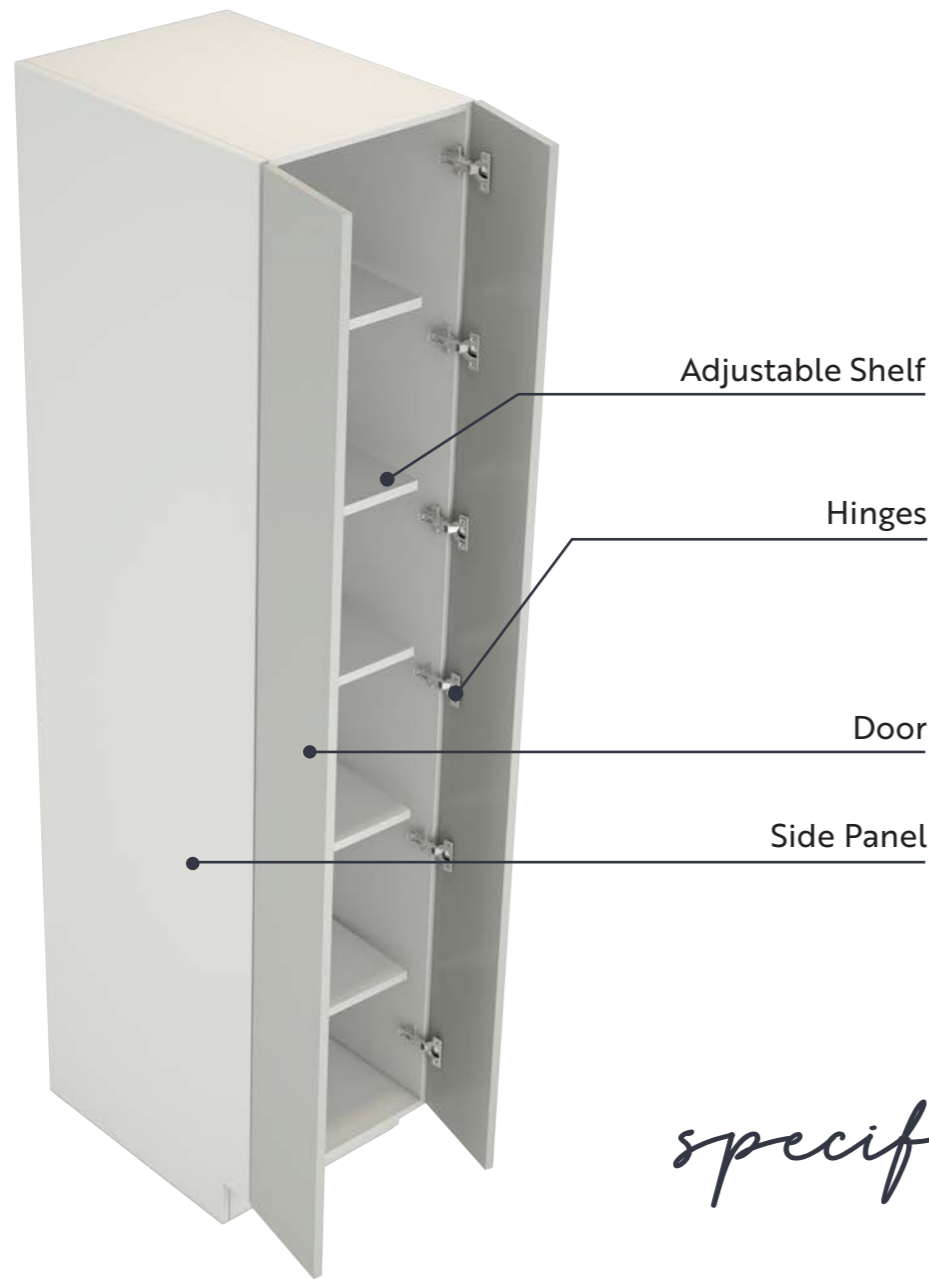

specification

- **Material** Carcasse: 15 -18mm MFC / MDF / Plywood CARB-P2
  Door & Drawer front: 15 -18mm MFC / MDF / Plywood CARB-P2
- **Finishing** Melamine, Laminate, Thermofoil, Acrylic, MDF, Plywood, Veneer, Lacquer wood, Stain
- **Hardware** Slide: Ball bearing slide, Undermout slide, Metal box drawer
  Hinges: Full extension, Self-closing
  Support Shelf: Drill on the shelf, Not drill on the shelf
  Handle: Option 1, 2, 3 ... > Finish as requested
- **Structure** Construction: Dowel & Glue, Dowel & Camlock, Dowel & Screw.

NO	ITEM	PICTURE	DESCRIPTION
49	APB17 APB20 APB23 APB26 APB29 APB32 APB35 APB38 APB41		Appliance Base Cabinet (D: 24")
50	APB1756 APB2056 APB2356 APB2656 APB2956 APB3256 APB3556 APB3856 APB4156		Appliance Base Cabinet, 56"H (D: 24 3/4")
51	P0984 24 P1284 24 P1584 24 P1884 24 P2184 24		Pantry Cabinet 84"H - 24"D, 1 Door, 5 Adj Shelf (D: 24")
52	P2484 24 P2784 24 P3084 24 P3384 24 P3684 24 P3924 24 P4224 24		Pantry Cabinet 84"H - 24"D, 2 Door, 5 Adj Shelf (D: 24")
53	P0990 24 P1290 24 P1590 24 P1890 24 P2190 24		Pantry Cabinet 90"H - 24"D, 1 Door, 5 Adj Shelf (D: 24")