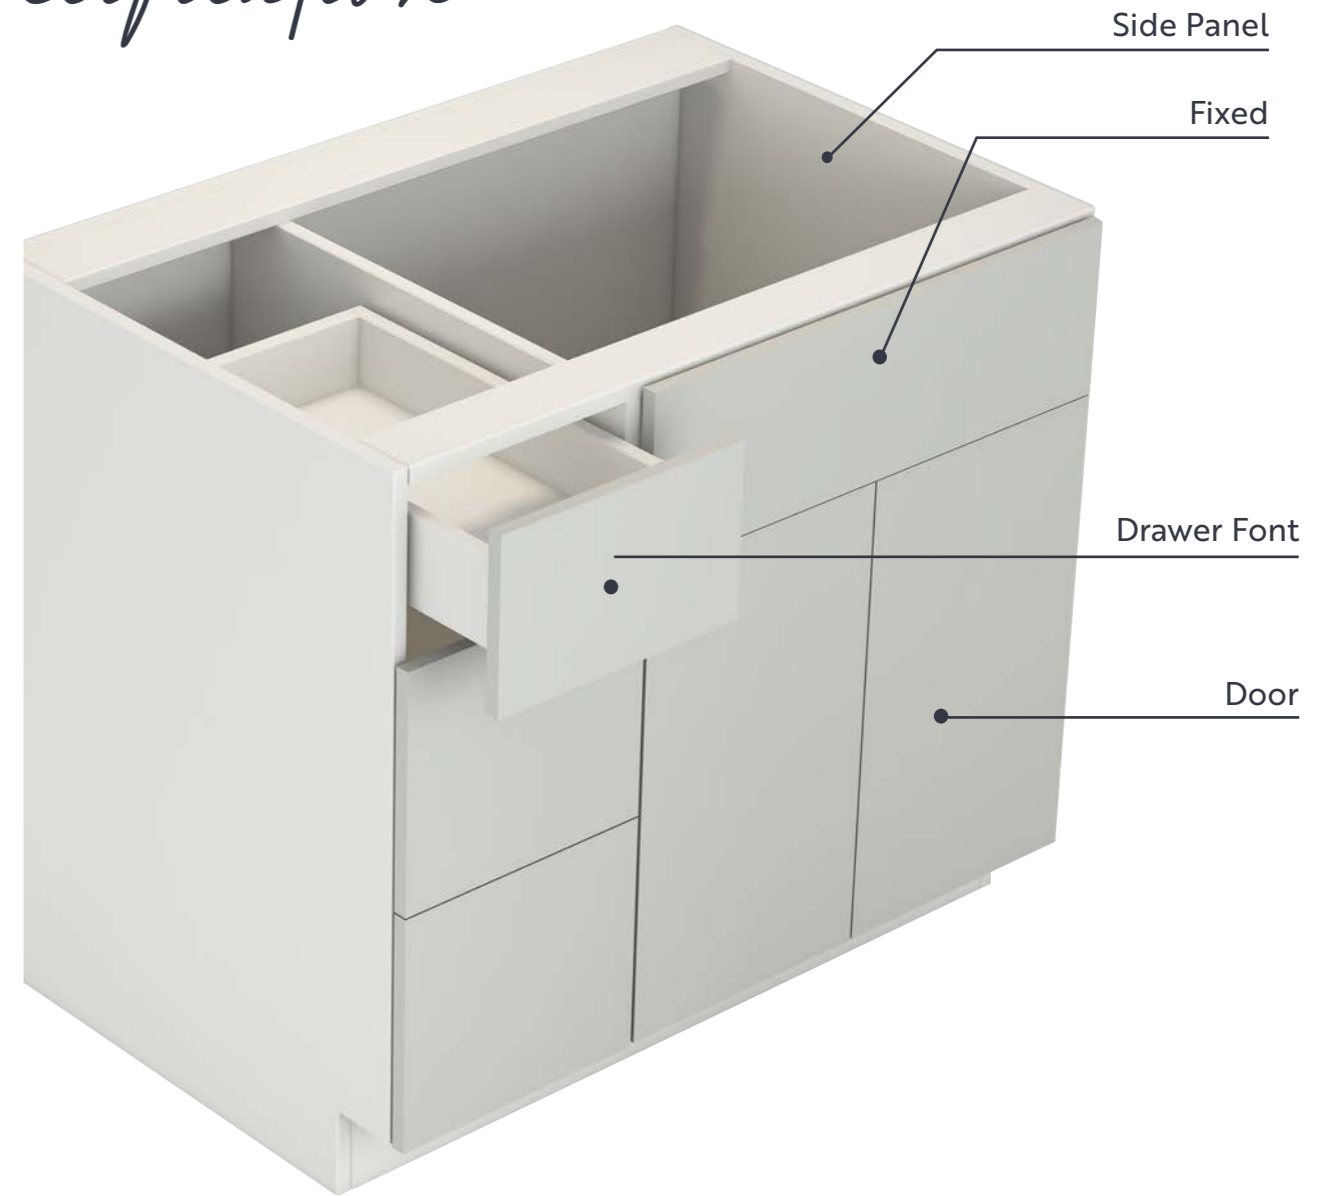

NO	ITEM	PICTURE	DESCRIPTION
64	P2496 24 P2796 24 P3096 24 P3396 24 P3696 24 P3996 24 P4296 24		Pantry Cabinet 96"H - 12"D, 4 Door, 5 Adj Shelf
65	P2496 24 P2796 24 P3096 24 P3396 24 P3696 24 P3996 24 P4296 24		Pantry Cabinet 96"H - 12"D, 4 Door, 1 Oven
66	P2496 24 P2796 24 P3096 24 P3396 24 P3696 24 P3996 24 P4296 24		Pantry Cabinet 96"H - 12"D, 2 Door, 1 Oven, 2 Drawers

specification

Material Carcasse: 15 -18mm MFC / MDF / Plywood CARB-P2
Door & Drawer front: 15 -18mm MFC / MDF / Plywood CARB-P2

Finishing Melamine, Laminate, Thermofoil, Acrylic, MDF, Plywood, Veneer, Lacquer wood, Stain

Hardware Slide: Ball bearing slide, Undermout slide, Metal box drawer
Hinges: Full extension, Self-closing
Support Shelf: Drill on the shelf, Not drill on the shelf
Handle: Option 1, 2, 3 ... > Finish as requested

Structure Construction: Dowel & Glue, Dowel & Camlock, Dowel & Screw